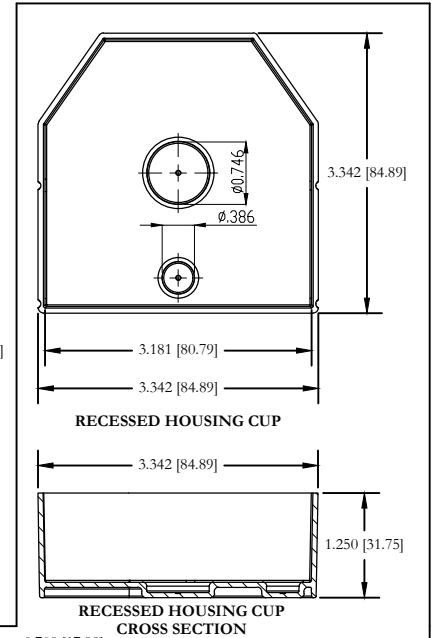

OVERSIZED DOOR SCREEN

Detail Views

Dimensions are inches [mm]

Rev #	Description of Revision	Appr. by	Rev Date
Rev 3	Change To Aluminium Housing Cap	E.C.S	02/28/2024
Rev 2	Addition of XL Track Cap	N.D.R.	09/20/2018
Rev 1	Addition of Zipper Port to parts list	N.D.R.	01/22/2018

Creator: NDR	Date: 05/29/17	Revision: Rev: 03
Drawing Title: Oversized Door Screen - Detailed View		
© 2017 Phantom Mfg. Intl Ltd.		Scale: As Shown