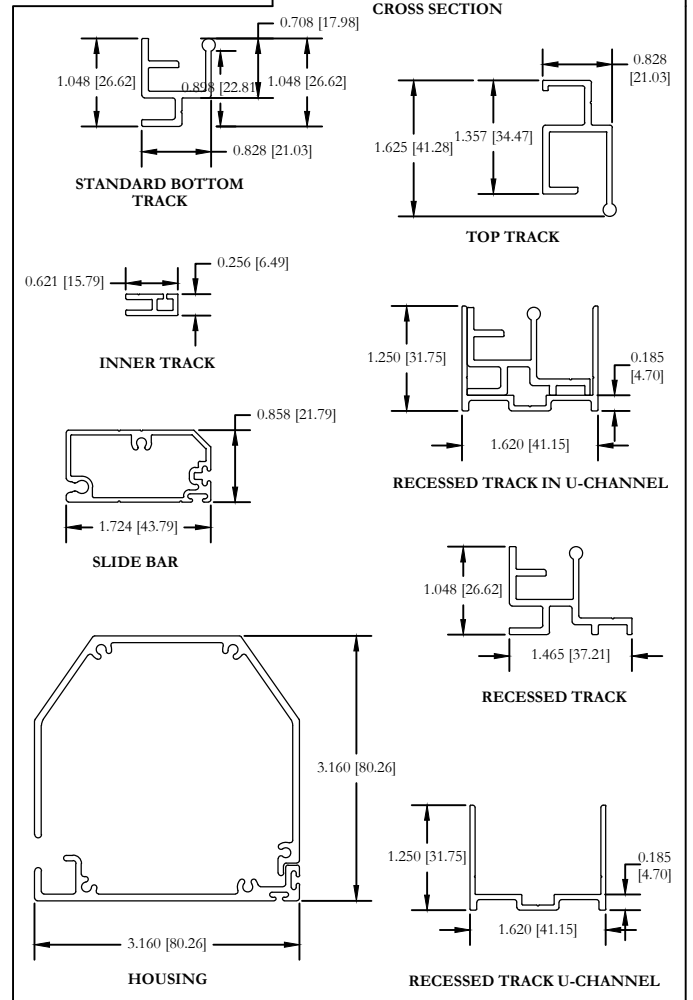

OVERSIZED DOOR SCREEN

Detail Views

Dimensions are inches [mm]

Rev #	Description of Revision	Appr. by	Rev Date
Rev 3	Change To Aluminium Housing Cap	E.C.S	02/28/2024
Rev 2	Addition of XL Track Cap	N.D.R.	09/20/2018
Rev 1	Addition of Zipper Port to parts list	N.D.R.	01/22/2018

Creator: NDR	Date: 05/29/17	Revision: Rev: 03
Drawing Title: Oversized Door Screen - Detailed View		
© 2017 Phantom Mfg. Intl Ltd.		Scale: As Shown