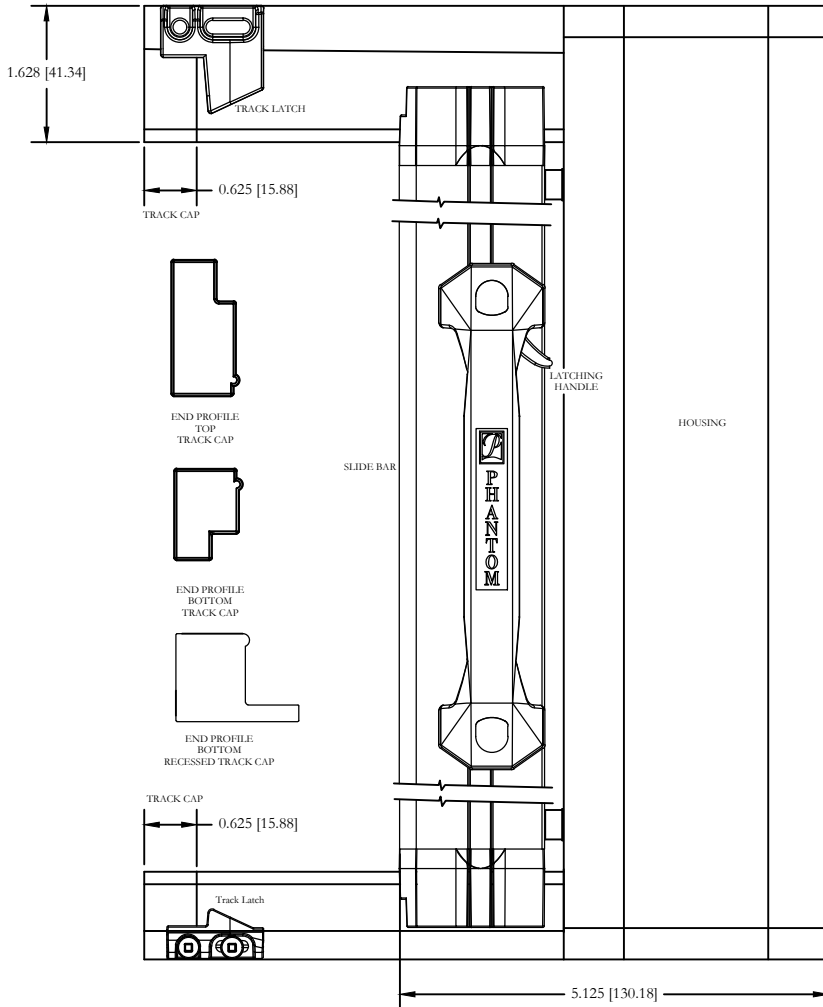

OVERSIZED DOOR SCREEN

Detail Views

Dimensions are inches [mm]

Rev #	Description of Revision	Appr. by	Rev Date
Rev 3	Change To Aluminium Housing Cap	E.C.S	02/28/2024
Rev 2	Addition of XL Track Cap	N.D.R.	09/20/2018
Rev 1	Addition of Zipper Port to parts list	N.D.R.	01/22/2018

Creator: NDR	Date: 05/29/17	Revision: Rev: 03
Drawing Title: Oversized Door Screen - Detailed View		
© 2017 Phantom Mfg. Intl Ltd.		Scale: As Shown