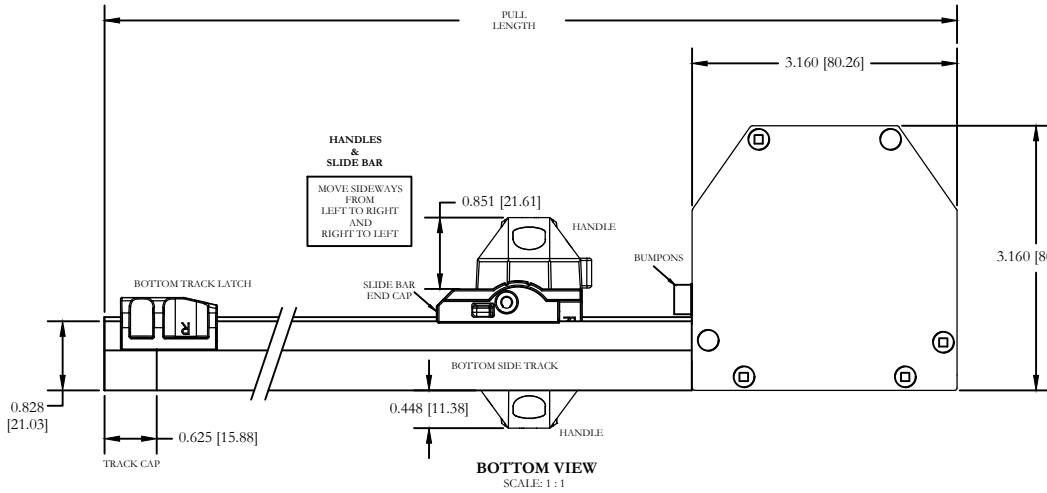

OVERSIZED DOOR SCREEN

Detail Views

Dimensions are inches [mm]

Rev #	Description of Revision	Appr. by	Rev Date
Rev 3	Change To Aluminium Housing Cap	E.C.S	02/28/2024
Rev 2	Addition of XL Track Cap	N.D.R.	09/20/2018
Rev 1	Addition of Zipper Port to parts list	N.D.R.	01/22/2018

Creator: NDR	Date: 05/29/17	Revision: Rev: 03
Drawing Title: Oversized Door Screen - Detailed View		
© 2017 Phantom Mfg. Intl Ltd.		Scale: As Shown