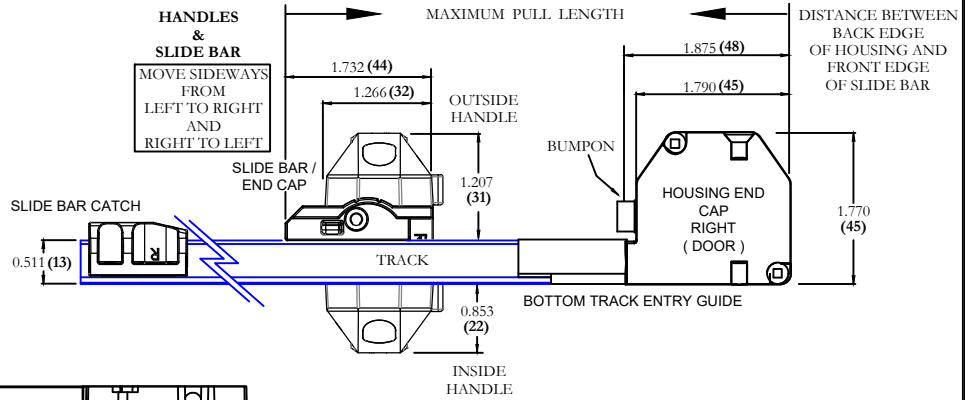

Door Design Specifications

Mesh Lock Option - Detail Views

BOTTOM VIEW

Scale: NTS