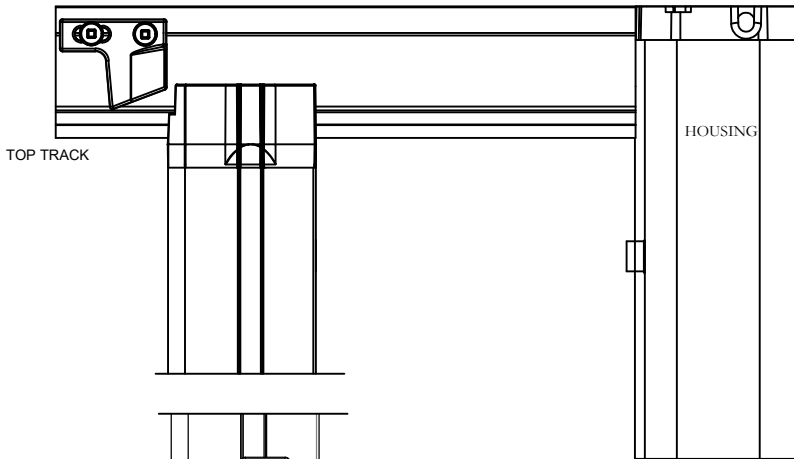

Door Design Specifications

Mesh Lock Option - Detail Views

Scale: NTS

TOP CATCH

BOTTOM TRACK

BOTTOM CATCH

SIDE VIEW

Scale: NTS

REVISIONS

DRAWN BY	E.C.S.	2022/07/26
CHECK BY		
ENG. APPR.		
MFG. APPR.		
Q.A.		

DRAWING TITLE
RETRACTABLE DOOR WITH MESH LOCK OPTION - DETAILED VIEW

DRAWING NO.
PSRETRACTDOORWITHMESHLOCKOPTION02

SCALE:
AS SHOWN