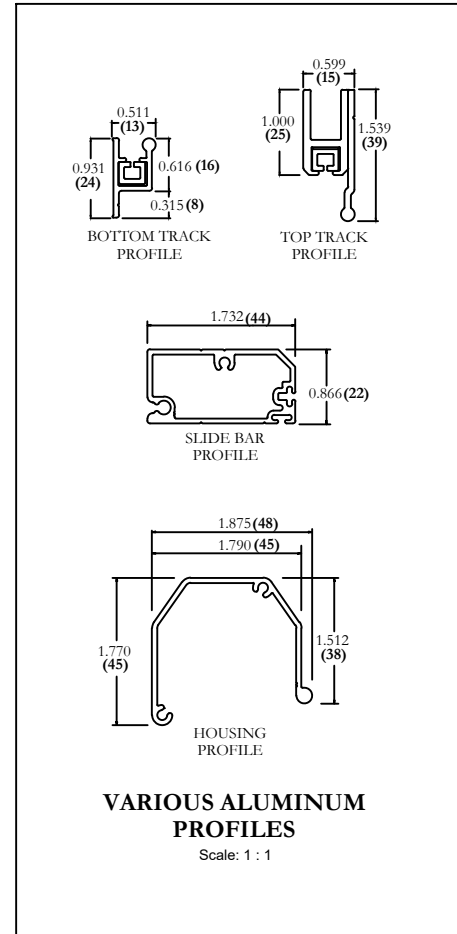

REVISIONS

DRAWN BY	E.C.S.	2022/07/26
CHECK BY		
ENG. APPR.		
MFG. APPR.		
Q.A.		

DRAWING TITLE
RETRACTABLE DOOR WITH MESH LOCK OPTION - DETAILED VIEW

DRAWING NO.
PSRETRACTDOORWITHMESHLOCKOPTION02

SCALE:
AS SHOWN