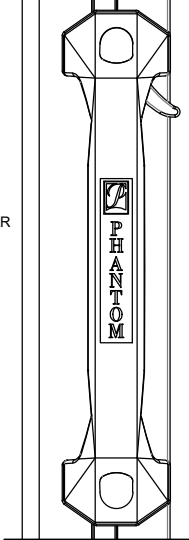

Door Design Specifications

Mesh Lock Option - Detail Views

Scale: NTS

SLIDE BAR

BOTTOM TRACK

BOTTOM CATCH

SIDE VIEW

Scale: NTS

REVISIONS

DRAWN BY	E.C.S.	2022/07/26
CHECK BY		
ENG. APPR.		
MFG. APPR.		
Q.A.		

DRAWING TITLE
RETRACTABLE DOOR WITH MESH LOCK OPTION - DETAILED VIEW

DRAWING NO.
PSRETRACTDOORWITHMESHLOCKOPTION02

SCALE:
AS SHOWN