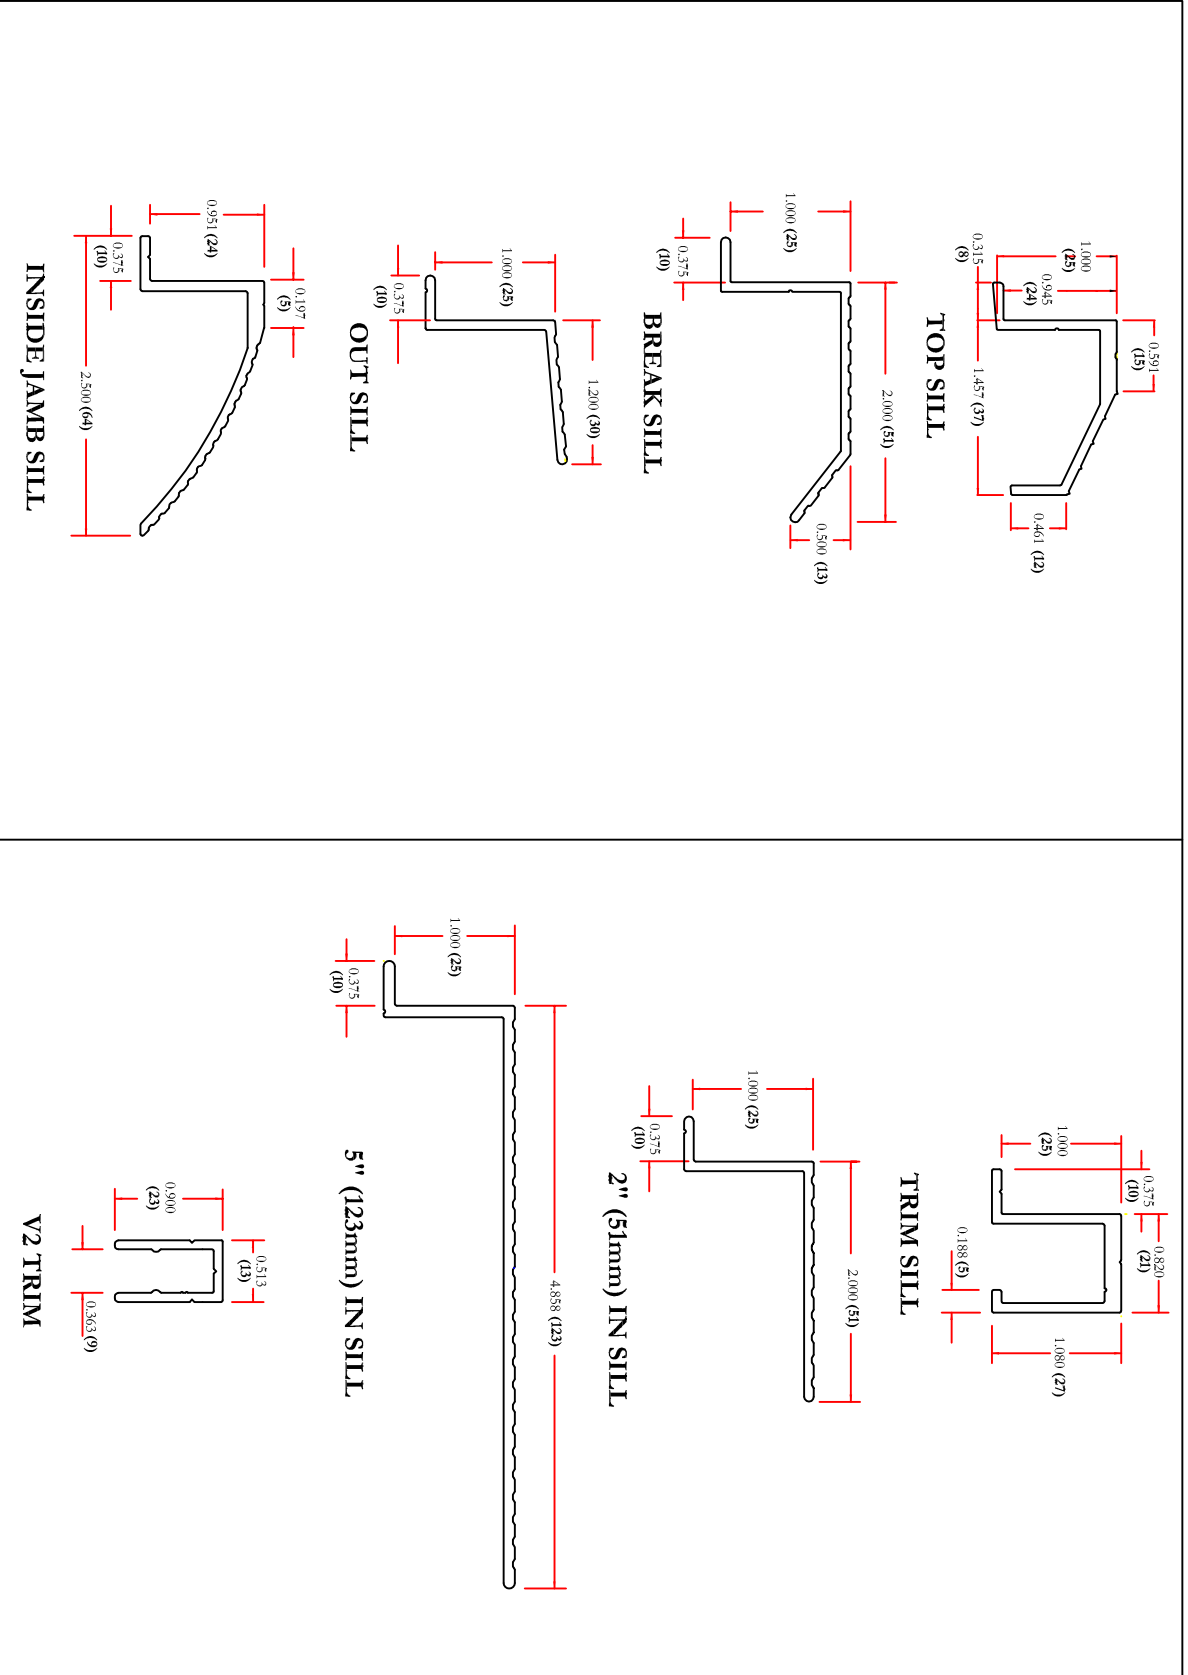

PHANTOM ALUMINUM SILL ADAPTERS

All dimensions are given in inches

Creator:	Date:	Revision:
DDR	07/07/11	Rev:
Drawing Title:		
PSPHANSILLADAPTORS03		
© 2010 Phantom Mfg. Intl Ltd.		Scale:
		N.T.S.